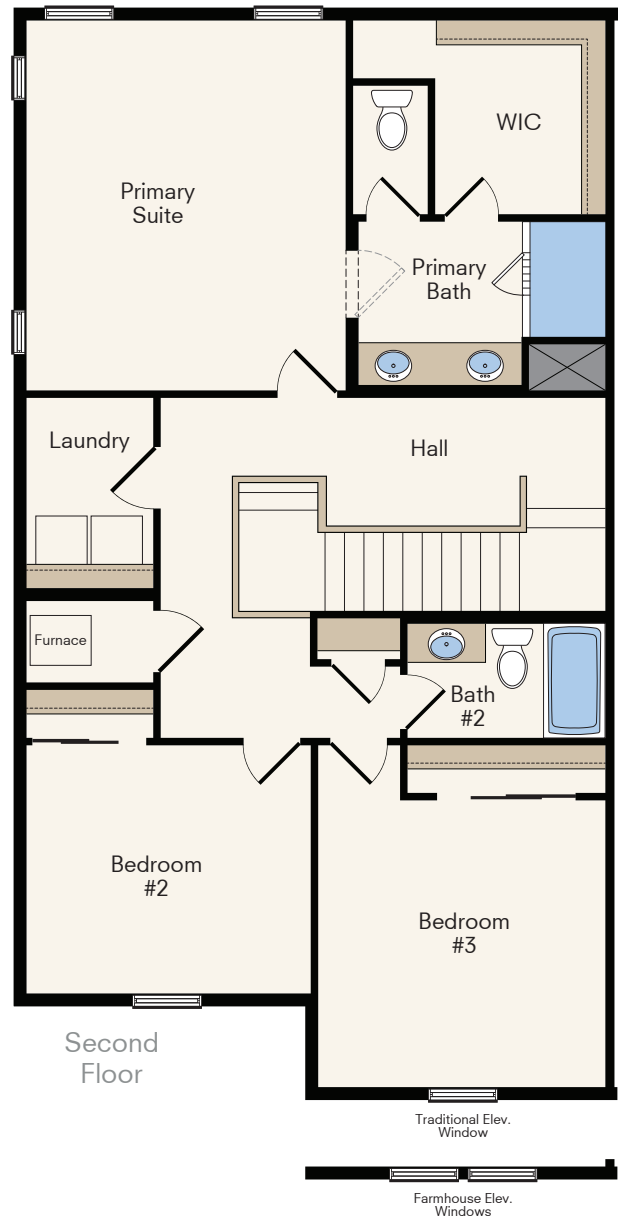

HubbleHomes.com

Let's get you home.