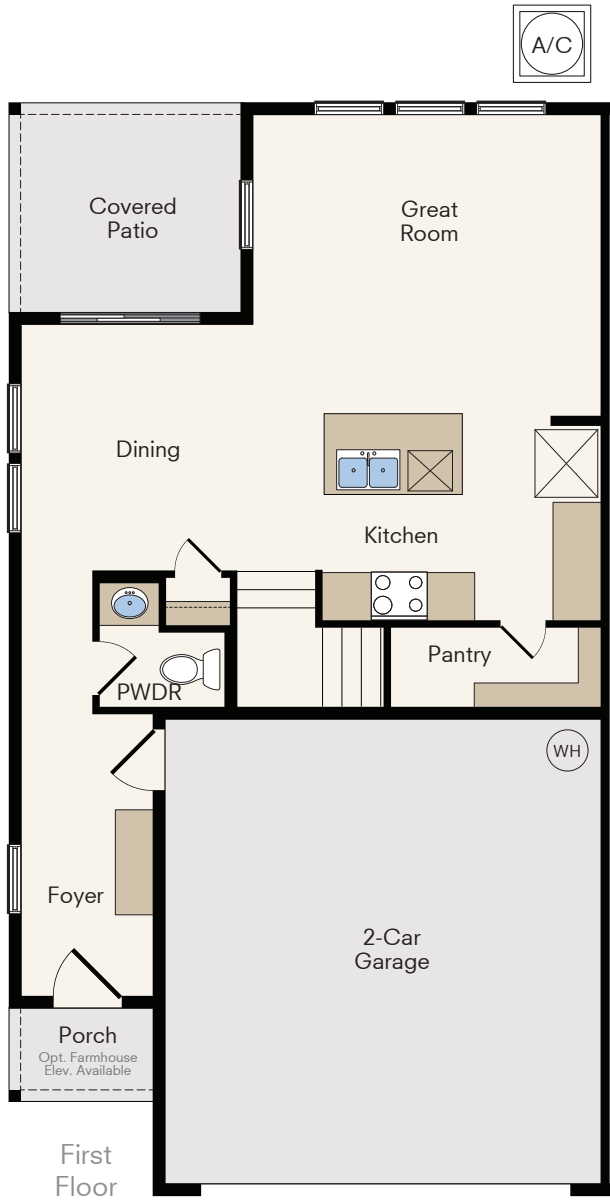

HubbleHomes.com

Let's get you home.